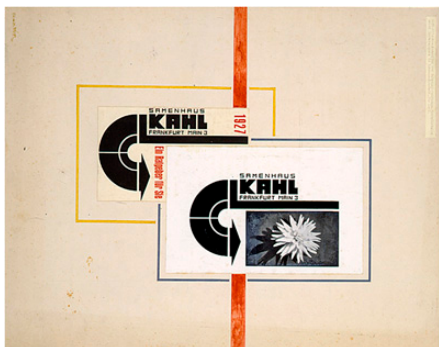

Bag

Bag

Product Catalogue: 1928

Product Catalogue: 1931

Layout incorporating Samenhaus Kahl materials, possibly for *Das Neue Frankfurt*, 1927
 Cut-and-pasted halftone print, gouache, and ink on paper
 19 1/4 x 24 1/8" (48.9 x 61.3 cm)