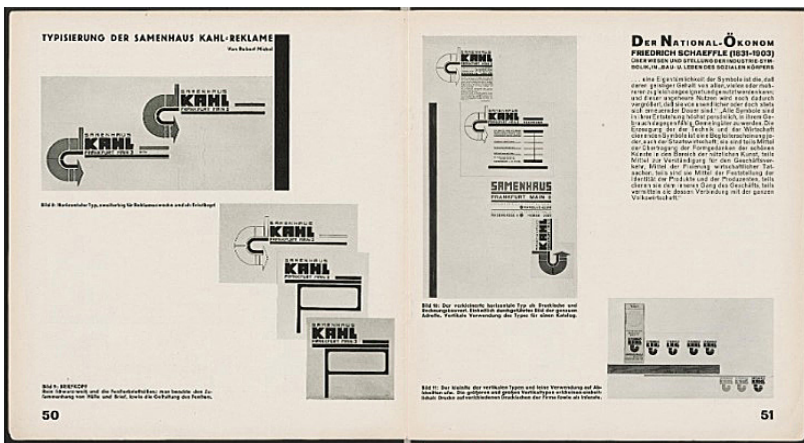

Robert Michel (German, 1897–1983)

Designs for Samenhaus Kahl (Kahl's Seed Shop), Hasengasse 8, Frankfurt, Germany

Michel's graphic identity for Samenhaus Kahl was featured in *Das Neue Frankfurt* 1, no. 3 (January 1927): 50-51. He designed material for the shop until at least 1931.

Brochure