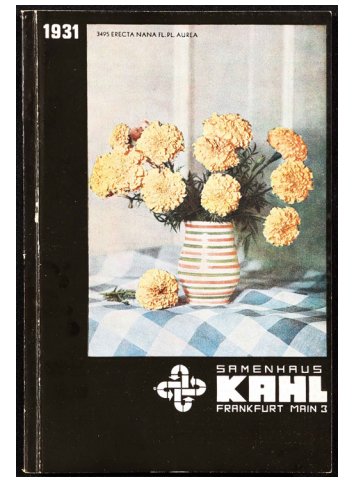

Bag

Bag

Product Catalogue: 1928

Product Catalogue: 1931

Layout incorporating Samenhaus Kahl materials, possibly for *Das Neue Frankfurt*, 1927
 Cut-and-pasted halftone print, gouache, and ink on paper
 19 1/4 x 24 1/8" (48.9 x 61.3 cm)