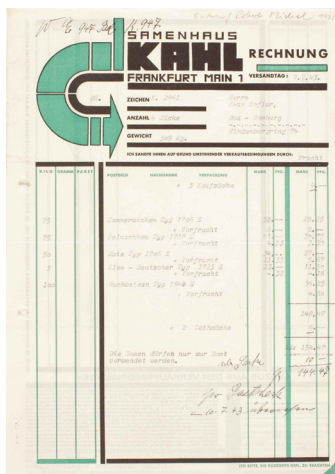

Brochure

Order Form

Signage

Invoice

Postcard

Letterhead

Bag

Bag

Bag

Bag

Product Catalogue: 1928

Product Catalogue: 1931

Layout incorporating Samenhaus Kahl materials, possibly for *Das Neue Frankfurt*, 1927
 Cut-and-pasted halftone print, gouache, and ink on paper
 19 1/4 x 24 1/8" (48.9 x 61.3 cm)